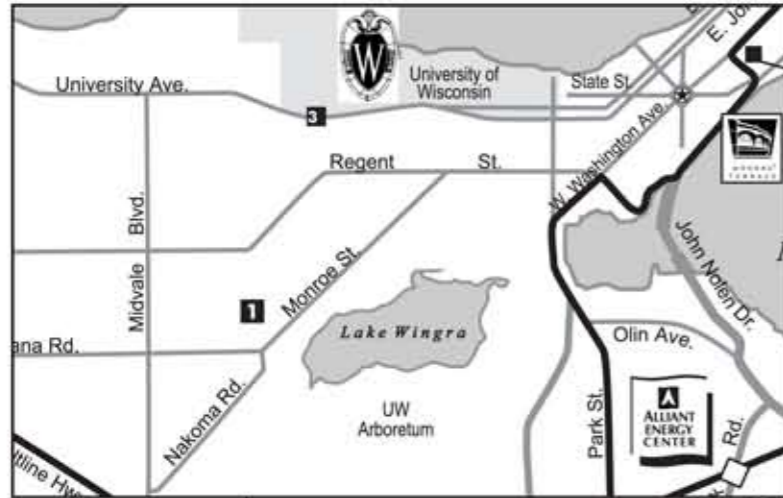

Accommodations Map

Featuring GMCVB Partners

Central Madison

MADISON

GOING > BEYOND > VISIT™

615 E. Washington Ave.
 Madison, WI 53703
 608.255.2537
 800.373.6376
 www.visitmadison.com

CENTRAL

- 1 Arbor House
- 2 Best Western Inn on the Park
- 3 Best Western InnTower and the Highland Club
- 4 The Campus Inn
- 5 Clarion Suites Madison—Central
- 6 DoubleTree Hotel Madison
- 7 The Edgewater Hotel
- 8 Hilton Madison Monona Terrace
- 9 Holiday Inn Express
- 10 The Madison Concourse Hotel & Governor's Club
- 11 Mansion Hill Inn
- 12 Sheraton Madison Hotel
- 13 University Inn
- 14 Gilman Street Rag Bed & Breakfast