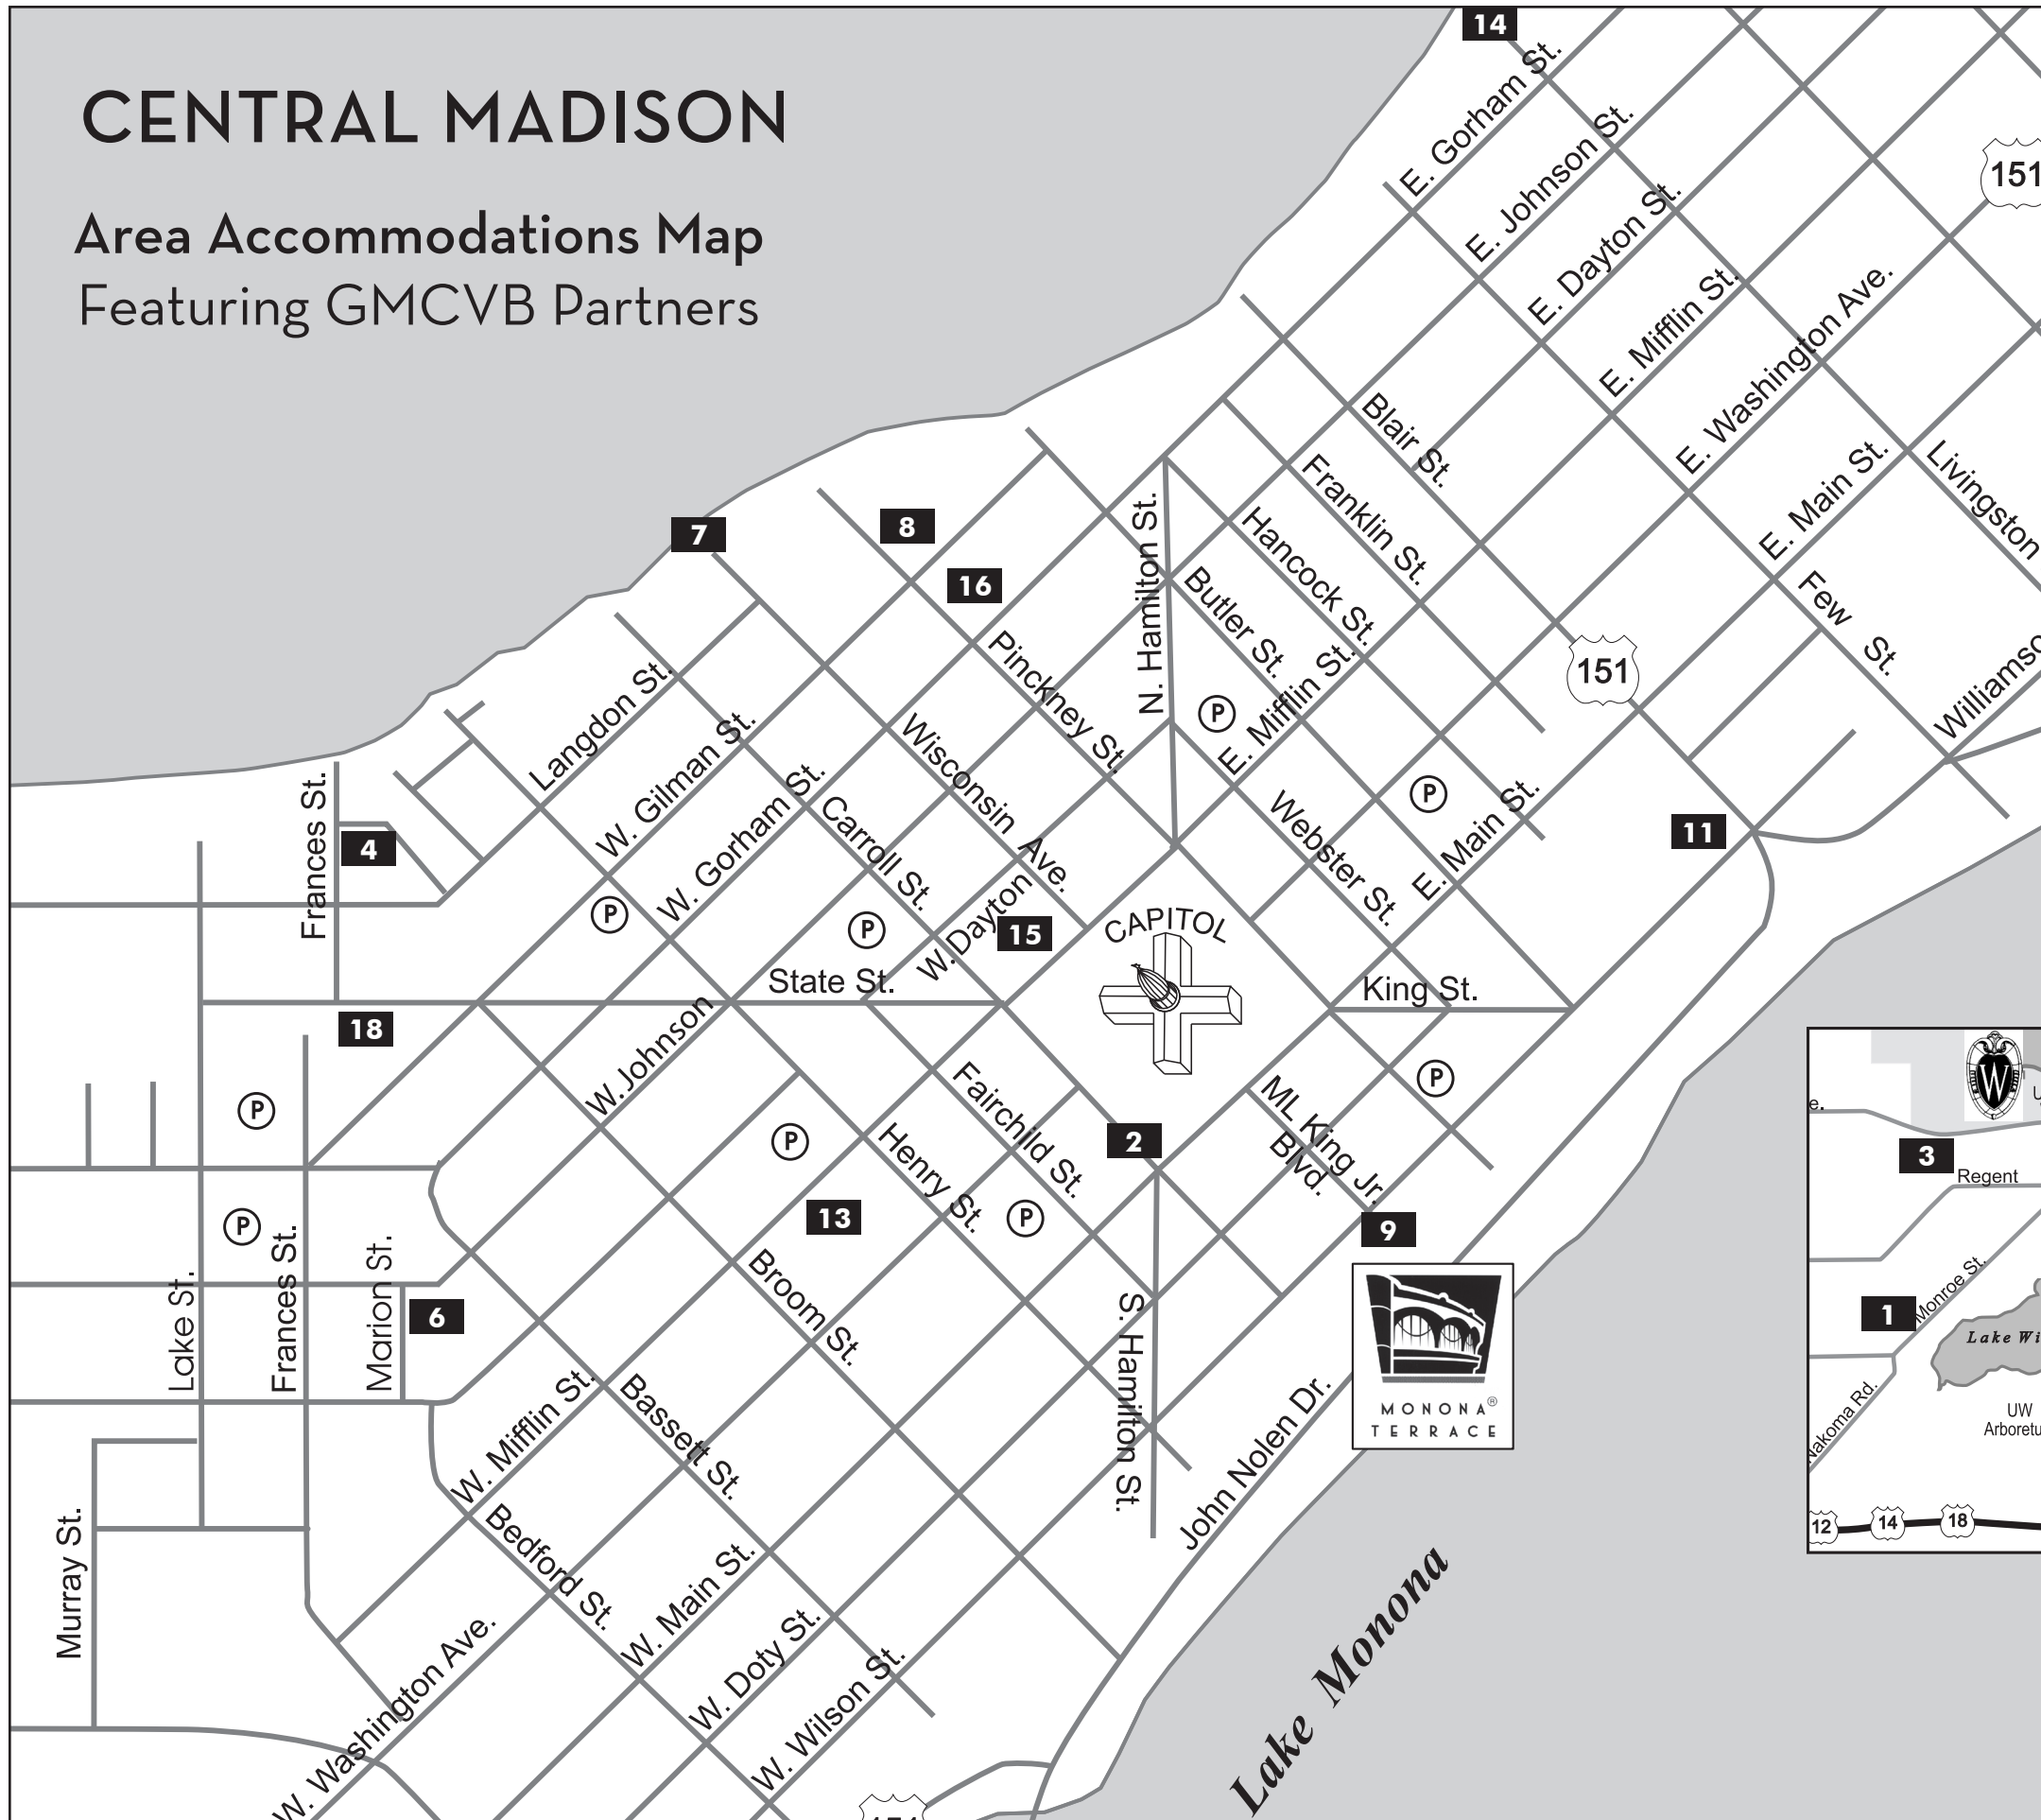

CENTRAL MADISON

Area Accommodations Map
Featuring GMCVB Partners

CENTRAL

- 1** Arbor House, An Environmental Inn
- 2** BEST WESTERN PLUS Inn on the Park
- 3** BEST WESTERN PLUS InnTowner and The Highland Club
- 4** The Campus Inn
- 5** Clarion Suites Madison—Central
- 6** DoubleTree by Hilton Madison
- 7** The Edgewater Hotel
- 8** Gilman Street Rag Bed & Breakfast
- 9** Hilton Madison Monona Terrace
- 10** Holiday Inn Express - Madison
- 11** Hotel Ruby Marie
- 12** HotelRED
- 13** Hyatt Place Madison/Downtown
- 14** The Livingston Inn
- 15** The Madison Concourse Hotel & Governor's Club
- 16** Mansion Hill Inn
- 17** Sheraton Madison Hotel
- 18** University Inn
- 19** Wisconsin Union Hotel