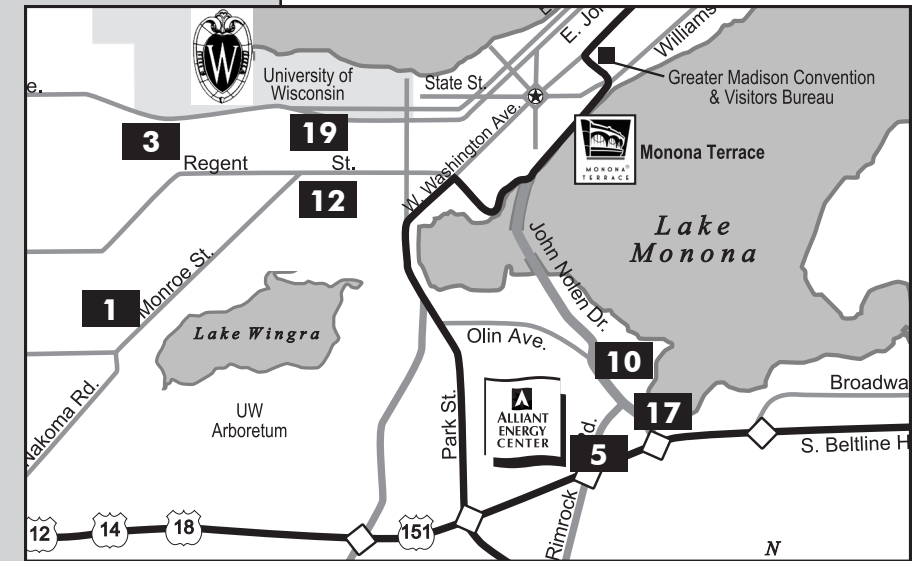

CENTRAL MADISON

Area Accommodations Map
Featuring GMCVB Partners

CENTRAL

- 1** Arbor House, An Environmental Inn
- 2** BEST WESTERN PLUS Inn on the Park
- 3** BEST WESTERN PLUS InnTowner and The Highland Club
- 4** The Campus Inn
- 5** Clarion Suites Madison—Central
- 6** DoubleTree by Hilton Madison
- 7** The Edgewater Hotel
- 8** Gilman Street Rag Bed & Breakfast
- 9** Hilton Madison Monona Terrace
- 10** Holiday Inn Express - Madison
- 11** Hotel Ruby Marie
- 12** HotelRED
- 13** Hyatt Place Madison/Downtown
- 14** The Livingston Inn
- 15** The Madison Concourse Hotel & Governor's Club
- 16** Mansion Hill Inn
- 17** Sheraton Madison Hotel
- 18** University Inn
- 19** Wisconsin Union Hotel

MADISON

GOING > BEYOND > VISIT™

GREATER MADISON CONVENTION & VISITORS BUREAU

615 E. Washington Ave.
Madison, WI 53703
608.255.2537
800.373.6376
www.visitmadison.com