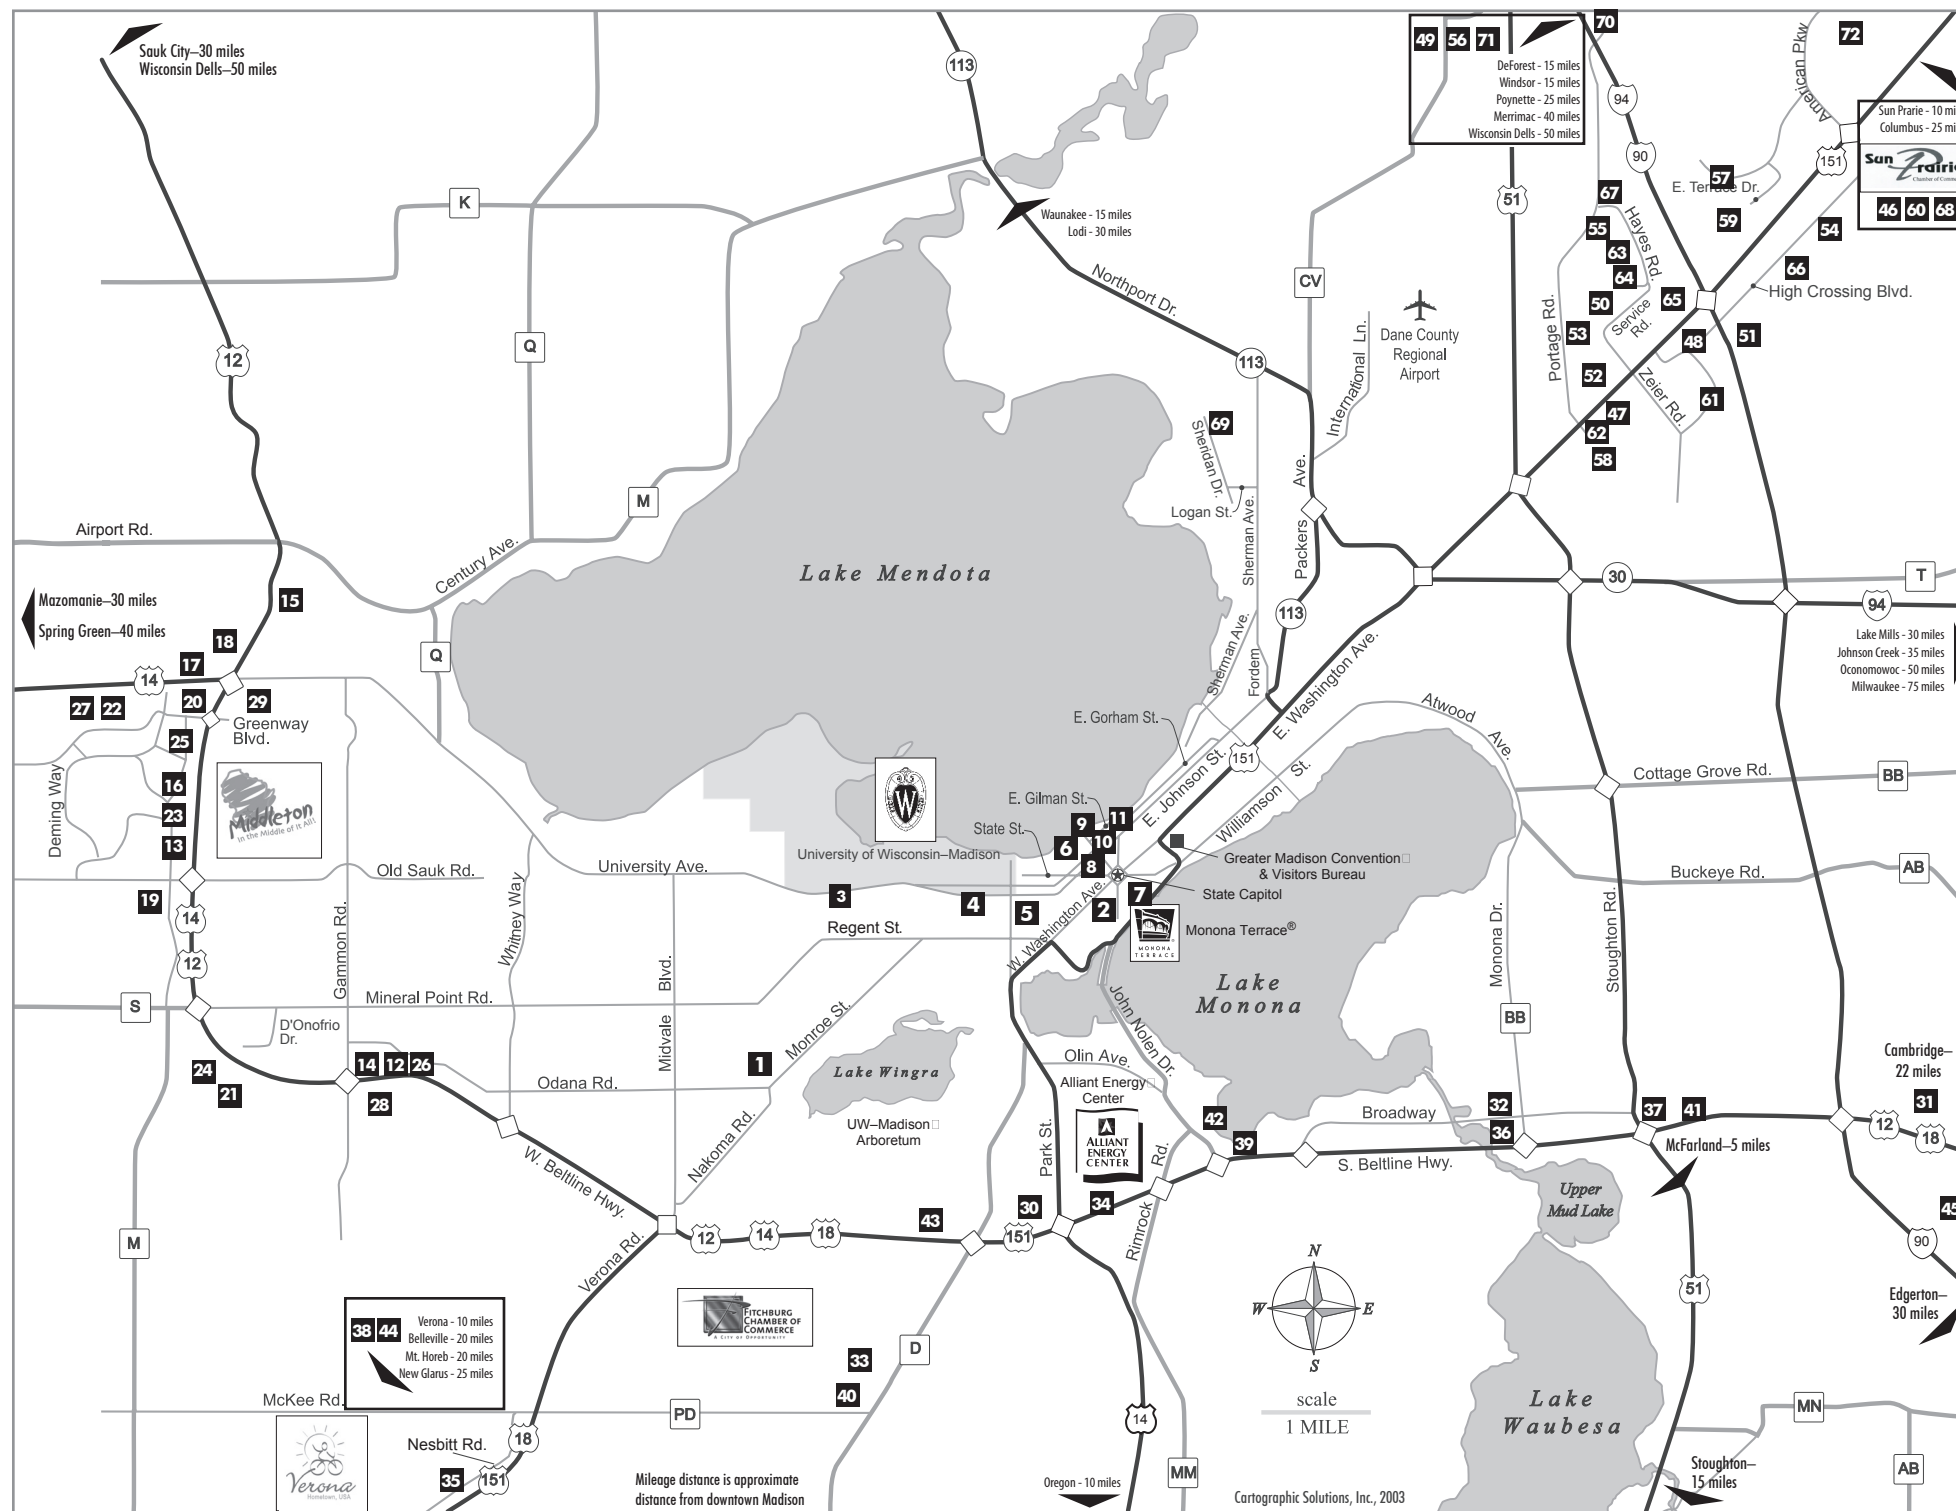

Accommodations Map

Featuring GMCVB Partners

Greater Madison

MADISON

GOING > BEYOND > VISIT™

615 E. Washington Ave.
 Madison, WI 53703
 608.255.2537
 800.373.6376
 www.visitmadison.com

CENTRAL

- 1 Arbor House
- 2 Best Western Inn on the Park
- 3 Best Western InnTowner and the Highland Club
- 4 The Campus Inn
- 5 DoubleTree Hotel Madison
- 6 The Edgewater Hotel
- 7 Hilton Madison Monona Terrace
- 8 The Madison Concourse Hotel & Governor's Club
- 9 Mansion Hill Inn
- 10 University Inn
- 11 Gilman Street Rag Bed & Breakfast

WEST

- 12 AmericInn Madison West
- 13 Baymont Inn & Suites
- 14 Best Western West Towne Suites
- 15 Colonial Motel
- 16 Comfort Suites
- 17 Country Inn & Suites—Middleton
- 18 Courtyard by Marriott - Madison West/Middleton
- 19 Extended Stay Deluxe
- 20 Fairfield Inn & Suites by Marriott—Madison West
- 21 Hampton Inn & Suites - Madison West
- 22 Hilton Garden Inn—Madison West/Middleton
- 23 Holiday Inn Hotel & Suites
- 24 Homewood Suites by Hilton
- 25 Marriott Madison West
- 26 Radisson Hotel Madison
- 27 Residence Inn by Marriott—Madison West/Middleton
- 28 Roadstar Inn
- 29 Staybridge Suites—Madison West

SOUTH

- 30 America's Best Value Inn - Madison
- 31 America's Best Value Inn - Mayflower
- 32 AmericInn—Monona
- 33 Candlewood Suites
- 34 Clarion Suites Madison—Central
- 35 Country Inn & Suites—Madison/Fitchburg
- 36 Country Inn & Suites—Monona
- 37 Days Inn—Madison SE
- 38 Holiday Inn Express & Suites - Madison/Verona
- 39 Holiday Inn Express
- 40 Quality Inn & Suites
- 41 Rodeway Inn South
- 42 Sheraton Madison Hotel
- 43 Super 8 Madison
- 44 Super 8 Verona
- 45 Wingate by Wyndham