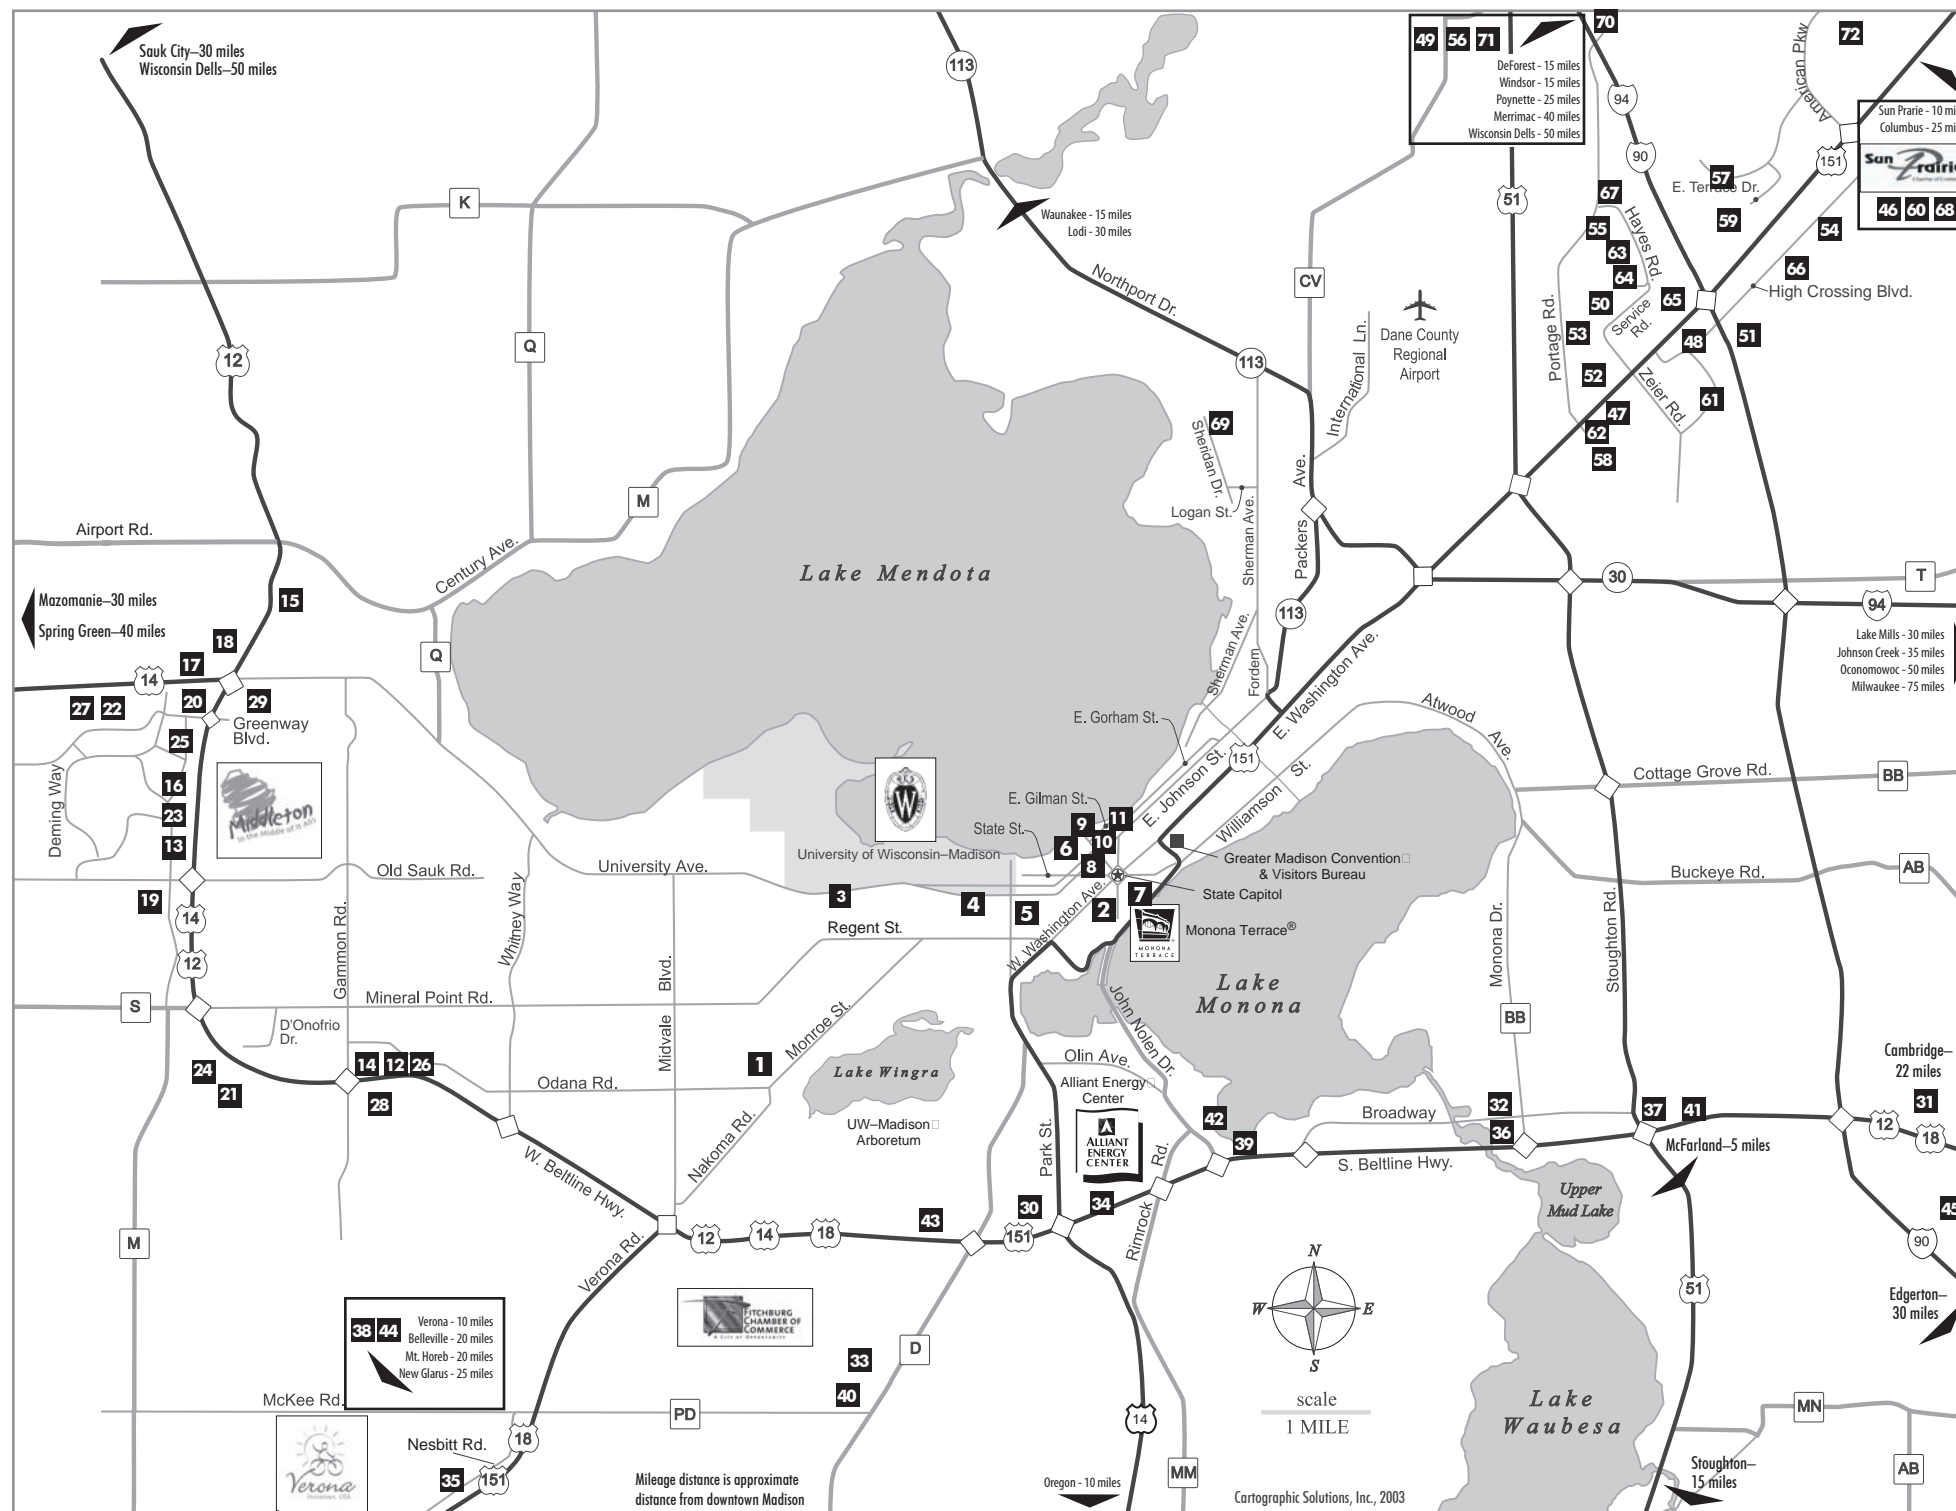

Accommodations Map

Featuring GMCVB Partners

Greater Madison

MADISON

GOING > BEYOND > VISIT™

615 E. Washington Ave.
 Madison, WI 53703
 608.255.2537
 800.373.6376
 www.visitmadison.com

CENTRAL

- 1 Arbor House
- 2 Best Western Inn on the Park
- 3 Best Western InnTowner and the Highland Club
- 4 The Campus Inn
- 5 DoubleTree Hotel Madison
- 6 The Edgewater Hotel
- 7 Hilton Madison Monona Terrace
- 8 The Madison Concourse Hotel & Governor's Club
- 9 Mansion Hill Inn
- 10 University Inn
- 11 Gilman Street Rag Bed & Breakfast

WEST

- 12 AmericInn Madison West
- 13 Baymont Inn & Suites
- 14 Best Western West Towne Suites
- 15 Colonial Motel
- 16 Comfort Suites
- 17 Country Inn & Suites—Middleton
- 18 Courtyard by Marriott - Madison West/Middleton
- 19 Extended Stay Deluxe
- 20 Fairfield Inn & Suites by Marriott—Madison West
- 21 Hampton Inn & Suites - Madison West
- 22 Hilton Garden Inn—Madison West/Middleton
- 23 Holiday Inn Hotel & Suites
- 24 Homewood Suites by Hilton
- 25 Marriott Madison West
- 26 Radisson Hotel Madison
- 27 Residence Inn by Marriott—Madison West/Middleton
- 28 Roadstar Inn
- 29 Staybridge Suites—Madison West

SOUTH

- 30 America's Best Value Inn - Madison
- 31 America's Best Value Inn - Mayflower
- 32 AmericInn—Monona
- 33 Candlewood Suites
- 34 Clarion Suites Madison—Central
- 35 Country Inn & Suites—Madison/Fitchburg
- 36 Country Inn & Suites—Monona
- 37 Days Inn—Madison SE
- 38 Holiday Inn Express & Suites - Madison/Verona
- 39 Holiday Inn Express
- 40 Quality Inn & Suites
- 41 Rodeway Inn South
- 42 Sheraton Madison Hotel
- 43 Super 8 Madison
- 44 Super 8 Verona
- 45 Wingate by Wyndham